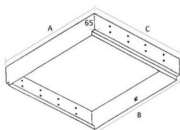

Features

- Fully boxed & powder coated
- Fused terminal block
- Slim design

Applications

- Offices
- Factories
- Corridors
- Shopping Malls

Product Range and Ordering Details

Part Number	Nominal Dimensions	No & Wattage of Tubes	Weight Kg
FLRB632	600 x 300	2 x 18 w	2.50
FLRB662	600 X 600	2 x 18 w	3.60
FLRB663	600 x 600	3 x 18 w	4.00
FLRB664	600 x 600	4 x 18 w	4.00
FLRB1232	1200 x 300	2 x 36 w	4.00
FLRB1262	1200 x 600	2 x 36 w	6.00
FLRB1263	1200 x 600	3 x 36 w	6.50
FLRB1264	1200 x 600	4 x 36 w	7.50
FLRB1863	1800 x 600	3 x 70 w	14.00
FLRB1864	1800 x 600	4 x 70 w	14.00
FLRE664	600 x 600	4 x 18 w	4.10

Euro Module

The Euro module is similar in construction to the standard recessed modules, its difference is it incorporates deeper side flanges so the louvre and body are packed together. These also incorporate the receptacles for the wishbones springs of the louvre. The louvre is a fully trimmed unit which has full end caps to give that extra quality appearance at a competitive cost. The louvre is fixed via 4 wishbone springs and has the added advantage of suiting 15 or 25mm T bar systems.

Please specify T size required at time of ordering

Dimensions

Fitting	A	B	C
600x300	610	590	290
600x600	610	590	590
1200x300	1220	1190	290
1200x600	1220	1190	590
1800x600	1786	1810	590