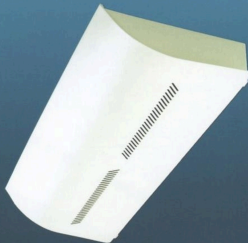

# Phoenix Wall Light 660

3.352080/HF

## Features

- 660mm long steel body finished in White RAL9010 Finetex, 20% gloss.
- Emergency versions manufactured in accordance with ICEL 1004:2003.
- Perforated pattern on underside creates a subtle diffused downlighting effect.

## Accessories

REF. No.	DESCRIPTION
DG0061	Clear 4mm toughened glass cover