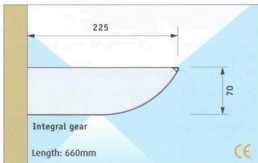

## Features

- 660mm long steel body finished in White RAL9010 Finetex, 20% gloss.
- Emergency versions manufactured in accordance with ICEL 1004:2003.
- Perforated pattern on underside creates a subtle diffused downlighting effect.