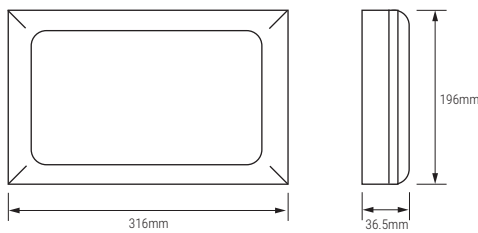

SignLite Scimitar LP

LED LOW PROFILE EMERGENCY EXIT SIGN

APPLICATIONS

- > Hotels
- > Retail
- > Hospitals
- > Schools and Universities
- > Commercial Buildings
- > Apartments

FEATURES

- > Ultra Slim modern LED exit sign
- > Neat frame appearance when compared to conventional fluorescent exit signs
- > Energy efficient with LED light source rated at 2.6 Watts
- > All directional arrows supplied
- > Viewing distance 24 meters
- > Universal Maintained or Non-maintained
- > 3 hour battery back-up

SIGNLITE SCIMITAR LP

DESCRIPTION

The SignLite Scimitar LP is an LED Low Profile emergency exit sign, constructed with a polycarbonate housing and designed with interchangeable legend signs. The body is finished with a white trim and illuminated with high output colour 6500K LEDs and rated at 2.6 Watts. It can be operated as maintained or non-maintained providing 3 hour battery back-up.

TECHNICAL + OPTIONS

MODEL CODE	WATTAGE	LUMEN OUTPUT	TRIM COLOURS	COLOUR TEMPERATURE	OVERALL SIZE	OPTION CODE SUFFIX
SignLite-Scimitar-LP	2.6W	Maintained Non-Maintained	White	6500k	316 mm W x 196 mm H x 36.5 mm D	L16 - Right arrow L20 - Left arrow L17 - Up arrow L19 - Down arrow