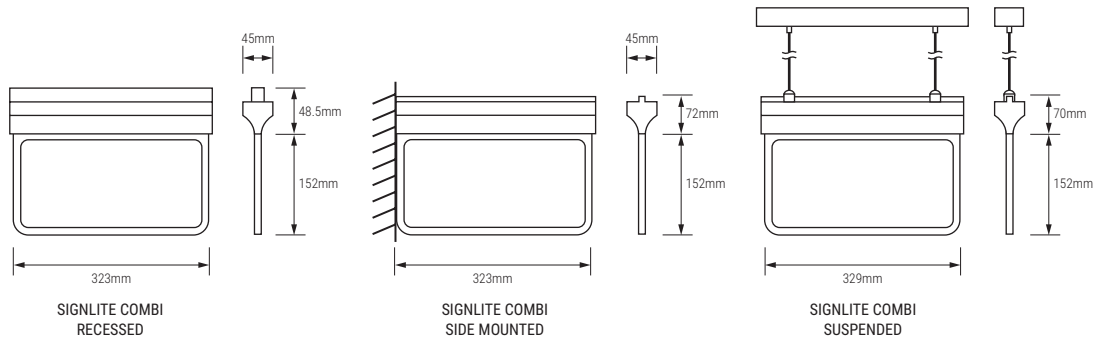

SignLite Combi

LED 3 IN 1 EMERGENCY EXIT SIGN

APPLICATIONS

- > Offices and Apartments
- > Buildings
- > Domestic and Retail
- > Most applications
- > Hotels and Hospitals
- > Schools and Universities
- > Commercial Buildings

FEATURES

- > Suspended, recessed or side-mounted
- > 3 in 1 LED exit sign
- > Energy efficient with LED light source rated at 2.5 Watts
- > All directional arrows available
- > Viewing distance 24 meters
- > Universal Maintained or Non-maintained
- > 3 hour battery back-up

DESCRIPTION

The SignLite Combi is a versatile exit sign providing various fixing options to suit specific site requirements. Supplied as a 3 in 1 kit, the SignLite Combi allows for a choice of either Suspended, Recessed or Side-arm wall mounting and is available with a range of directional arrows. The body is finished with a white trim and illuminated with high output colour 6500K LEDs and rated at 2.5 Watts. It can be operated as maintained or non-maintained providing 3 hour battery back-up.

Wall mounted version

Suspended version

TECHNICAL + OPTIONS

MODEL CODE	WATTAGE	LUMEN OUTPUT	TRIM COLOURS	COLOUR TEMPERATURE	OVERALL SIZE	OPTION CODE SUFFIX
SignLite-Combi	2.5W	Maintained Non-Maintained	White	6500k	323 mm W x 222 mm H x 45 mm D	L16 - Right arrow L20 - Left arrow L17 - Up arrow L19 - Down arrow