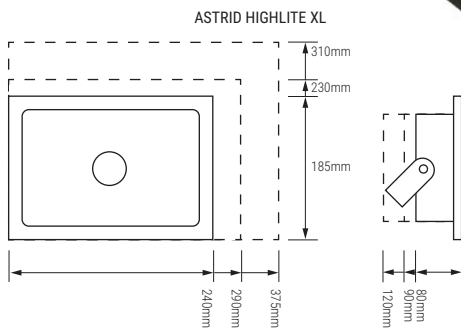

40W 3200 lumen version