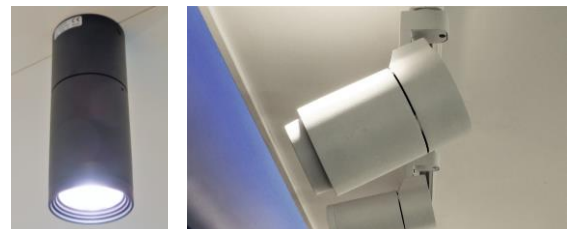

FEATURES

- > White, Black, Silver finishes
- > High output, energy efficient
- > Up-to 90-lm/w
- > 20w, 25w, 30w
- > Beam angles - 15°, 24°, 38°, 60°
- > Colour output – 3000k, 4000k
- > CRI 80+
- > Interchangeable body to mounting base
- > TRIAC and DALI versions
- > Full range of mounting track and accessories available

FEATURES

The Astrid Elite Standard series is stylish and compact - ideal for retail, museum and gallery environment.

A unique modular system with track, surface, pendant and wall mount options, the sleek lines of the fittings are achieved through integration in the 'engine' of the driver and so no external components are visible.

The Standard series is designed to give a uniform lighting output solution in one environment through different mounting bases.

TECHNICAL + OPTIONS

Product Code	Mounting Type	Wattage	Lumens *	Finishes	Colour
ASTRID ELITE-20W-ST-TM	Track	20w	1863-1921lm	Black, White, Silver	3000k 4000k
ASTRID ELITE-25W-ST-TM	Track	25w	2245-2287lm		
ASTRID ELITE-30W-ST-TM	Track	30w	2696-2769lm		
ASTRID ELITE-20W-ST-SM	Surface	20w	1863-1921lm	Black, White, Silver	3000k 4000k
ASTRID ELITE-25W-ST-SM	Surface	25w	2245-2287lm		
ASTRID ELITE-30W-ST-SM	Surface	30w	2696-2769lm		
ASTRID ELITE-20W-ST-PM	Pendant	20w	1863-1921lm	Black, White, Silver	3000k 4000k
ASTRID ELITE-25W-ST-PM	Pendant	25w	2245-2287lm		
ASTRID ELITE-30W-ST-PM	Pendant	30w	2696-2769lm		
ASTRID ELITE-20W-ST-TM	Wall	20w	1863-1921lm	Black, White, Silver	3000k 4000k
ASTRID ELITE-25W-ST-TM	Wall	25w	2245-2287lm		
ASTRID ELITE-30W-ST-TM	Wall	30w	2696-2769lm		