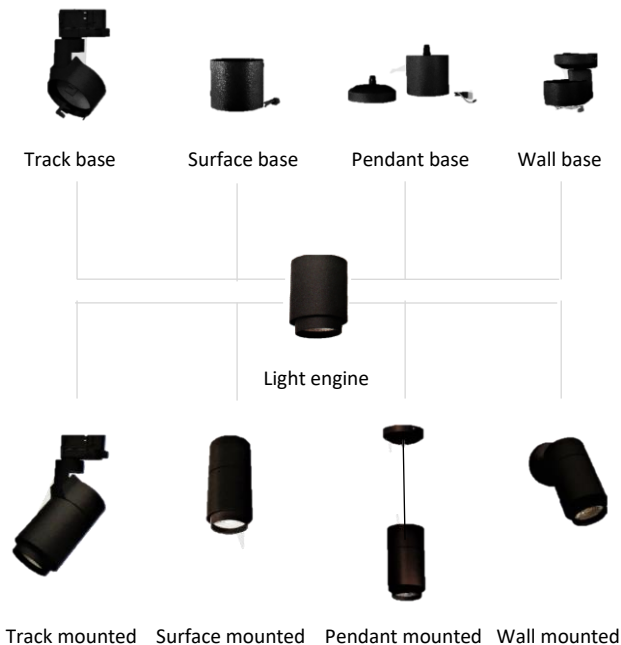

Astrid Elite Standard Range

TRACK, WALL, SURFACE, PENDANT MOUNT LED SPOTLIGHTS

MODULAR COMBINATION CONCEPT

APPLICATIONS

- > Retail
- > Hotels
- > Commercial
- > Communal Residences
- > Museums
- > Art Galleries

FEATURES

- > White, Black, Silver finishes
- > High output, energy efficient
- > Up-to 90-lm/w
- > 20w, 25w, 30w
- > Beam angles - 15°, 24°, 38°, 60°
- > Colour output – 3000k, 4000k
- > CRI 80+
- > Interchangeable body to mounting base
- > TRIAC and DALI versions
- > Full range of mounting track and accessories available

FEATURES

The Astrid Elite Standard series is stylish and compact - ideal for retail, museum and gallery environment.

A unique modular system with track, surface, pendant and wall mount options, the sleek lines of the fittings are achieved through integration in the 'engine' of the driver and so no external components are visible.

The Standard series is designed to give a uniform lighting output solution in one environment through different mounting bases.

TECHNICAL + OPTIONS

Product Code	Mounting Type	Wattage	Lumens *	Finishes	Colour
ASTRID ELITE-20W-ST-TM	Track	20w	1863-1921lm	Black, White, Silver	3000k 4000k
ASTRID ELITE-25W-ST-TM	Track	25w	2245-2287lm		
ASTRID ELITE-30W-ST-TM	Track	30w	2696-2769lm		
ASTRID ELITE-20W-ST-SM	Surface	20w	1863-1921lm	Black, White, Silver	3000k 4000k
ASTRID ELITE-25W-ST-SM	Surface	25w	2245-2287lm		
ASTRID ELITE-30W-ST-SM	Surface	30w	2696-2769lm		
ASTRID ELITE-20W-ST-PM	Pendant	20w	1863-1921lm	Black, White, Silver	3000k 4000k
ASTRID ELITE-25W-ST-PM	Pendant	25w	2245-2287lm		
ASTRID ELITE-30W-ST-PM	Pendant	30w	2696-2769lm		
ASTRID ELITE-20W-ST-TM	Wall	20w	1863-1921lm	Black, White, Silver	3000k 4000k
ASTRID ELITE-25W-ST-TM	Wall	25w	2245-2287lm		
ASTRID ELITE-30W-ST-TM	Wall	30w	2696-2769lm		