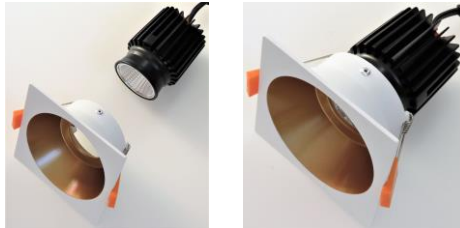

Astrid Luna Premium Range

RECESSED MOUNT LED DOWNLIGHT 100-lm/w

MODULAR COMBINATION CONCEPT

LED Module + Mounting Ring

Quick, Simple clip on construction

APPLICATIONS

- > Retail
- > Hotels
- > Commercial
- > Communal Residences
- > Museums
- > Art Galleries

FEATURES

- > White, Black, White+Gold, Black+Gold
- > High output, energy efficient
- > COB LED
- > 100-lm/w
- > 9w, 11w, 15w
- > Beam angles - 15°, 20°, 30°, 38°, 60°
- > Colour output – 3000k, 4000k
- > CRI 80+, CRI 90+
- > Interchangeable body and mounting ring
- > On/off, TRIAC and DALI versions

FEATURES

The Astrid Luna Premium series is stylish and compact - ideal for commercial, residential, retail, museum and gallery environment.

A unique modular system with sleek lines achieved through the separate driver and a 100-lm/w COB LED that clips into mounting ring - so no external components are visible

The Premium series is designed to give a high lumen output solution using different mounting rings – shallow downlight, deep downlight and moveable downlight.

TECHNICAL + OPTIONS

Modules	Type	Wattage	Lumens *at CRI 80+	Colour
ASTRID LUNA-09-PRM	Premium	9w	900-1000lm	3000k, 4000k
ASTRID LUNA-09-PRM-TRIAC DIM	Premium-Triac Dimmable	9w	900-1000lm	3000k, 4000k
ASTRID LUNA-11-PRM	Premium	11w	1150-1250lm	3000k, 4000k
ASTRID LUNA-11-PRM-TRIAC DIM	Premium-Triac Dimmable	11w	1150-1250lm	3000k, 4000k
ASTRID LUNA-15-PRM	Premium	15w	1500-1650lm	3000k, 4000k
ASTRID LUNA-15-PRM-TRIAC DIM	Premium-Triac Dimmable	15w	1500-1650lm	3000k, 4000k