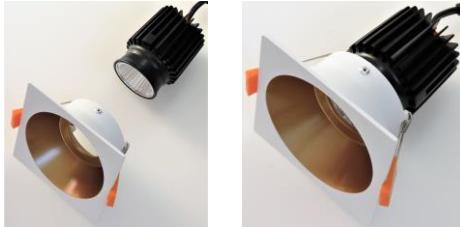

Astrid Luna Standard Range

RECESSED MOUNT LED DOWNLIGHT 85-lm/w

MODULAR COMBINATION CONCEPT

LED Module + Mounting Ring

Quick, Simple clip on construction

APPLICATIONS

- > Retail
- > Hotels
- > Commercial
- > Communal Residences
- > Museums
- > Art Galleries

FEATURES

- > White, Black, White+Gold, Black+Gold
- > High output, energy efficient
- > COB LED
- > 85-lm/w
- > 9w, 11w, 15w
- > Beam angles - 15°, 20°, 30°, 38°, 60°
- > Colour output – 3000k, 4000k
- > CRI 80+, CRI 90+
- > Interchangeable body and mounting ring
- > On/off, TRIAC and DALI versions

FEATURES

The Astrid Luna Standard series is stylish and compact - ideal for commercial, residential, retail, museum and gallery environment.

A unique modular system with sleek lines achieved through the separate driver and a 85-lm/w COB LED that clips into mounting unit - so no external components are visible

The Standard series is designed to give a uniform lighting output solution through different mounting rings – shallow downlight, deep downlight and moveable downlight.

TECHNICAL + OPTIONS

Modules	Type	Wattage	Lumens *CRI 80+	Colour
ASTRID LUNA-09-STD	Standard	9w	700-750lm	3000k, 4000k
ASTRID LUNA-09-STD-TRIAC DIM	Standard-Triac Dimmable	9w	700-750lm	3000k, 4000k
ASTRID LUNA-11-STD	Standard	11w	900-1000lm	3000k, 4000k
ASTRID LUNA-11-STD-TRIAC DIM	Standard-Triac Dimmable	11w	900-1000lm	3000k, 4000k
ASTRID LUNA-15-STD	Standard	15w	1250-1350lm	3000k, 4000k
ASTRID LUNA-15-STD-TRIAC DIM	Standard-Triac Dimmable	15w	1250-1350lm	3000k, 4000k