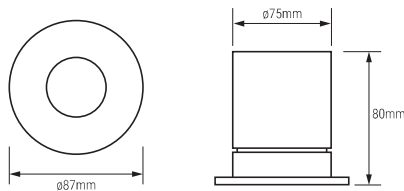

Astrid Pixie 8W-CCT-FR

LED RECESSED FIRE RATED DOWNLIGHT FOR INTERNAL APPLICATIONS

APPLICATIONS

- > Reception lighting
- > Hotel lighting
- > Corridor lighting
- > Entrance Lobbies
- > Office lighting
- > Hospital lighting

FEATURES

- > Energy efficient with high output LED light source
- > Fire Rated
- > CCT colour change switch within the housing to provide warm, natural or cool white
- > Dimmable as standard
- > Detachable bezel with options of white, satin silver and chrome
- > Compatible with remote occupancy and daylight control systems
- > Available with integral LiFePO4 Lithium Battery Emergency Back-up system

DESCRIPTION

The Astrid Pixie-8W-CCT-FR is a fire rated compact recessed circular LED Downlighter incorporating CCT colour change chip technology and ideal for applications suited to the replacement of halogen downlights. It is constructed with a dedicated heat sink, mounted within a polycarbonate housing containing the driver and designed with a detachable bezel, supplied in white as standard but with options of Satin Silver or Chrome.

The CCT colour change switches are located on the front face of the downlighter, concealed behind the removable bezel. This allows colour choice of warm, natural or cool white, all from one luminaire.

The Astrid Pixie-8W-CCT-FR LED PCB provides a lifespan in the region of 100,000 hours.

The Astrid Pixie-8W-CCT-FR is rated at 8W and supplied as standard with a dimmable driver, which

can be operated by a compatible dimmer switch or for On/Off switching only via a remote switch or occupancy detector.

TECHNICAL + OPTIONS