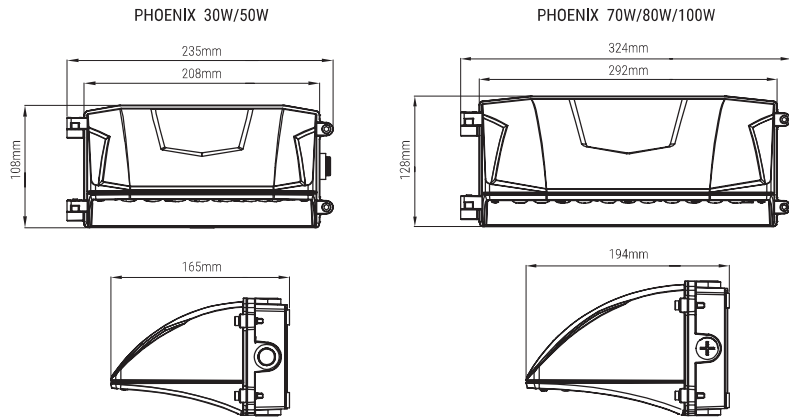

Phoenix

IP 65 LED WALL WASH FLOOD FOR EXTERIOR LIGHTING

APPLICATIONS

- > Designed for external wall wash and floodlight applications.
- > Schools, hospitals, commercial and industrial buildings, residential and apartment complexes
- > External walkways
- > Under soffits

FEATURES

- > Energy efficient high output - 140lm/watt
- > 30W/50W/70W/80W/100W output options to meet varying illumination demands
- > Compact
- > IP65 ingress protection
- > Opening hinge for access & easy installation
- > Vandal Resistant
- > Finished with Black trim
- > For full output 'On/Off' switching only
- > Dusk to Dawn photocell option
- > Operating temperature -20° to +80°C

DESCRIPTION

The Phoenix is a robust but attractive IP65 wall pack designed with an optical lens system providing a combination of downward and flood illumination. It is constructed in cast aluminium with black trim, plus hinged opening for ease of installation and access. The range consists of 5 outputs covering 30W/50W/70W/80W/100W each providing 140 lumens per Watt.

Due to the unique design of the optical lens system, the Phoenix offers high output illumination but with significantly reduced light pollution. The light throw will depend on the mounting height and the model chosen but some examples are given in the table based on a mounting height of 4m:

It is available with integral photocell for dusk to dawn operation.

OUTPUT (W)	LUX LEVEL SPREAD AT MOUNTING HEIGHT OF 4M				
	2	4	6	8	10
100	210	121	27	6	2
80	178	95	20	4	2
70	159	86	18	4	2
50	129	69	13	3	1
30	61	44	10	2	1
	2	4	6	8	10

TECHNICAL + OPTIONS

MODEL CODE	WATTAGE	LAMP LUMEN OUTPUT	COLOUR TEMPERATURE	TRIM COLOUR	OVERALL SIZE	OPTION CODE SUFFIX
PHOENIX-30W	30 Watts	4200 lm	3000K 4000K*	Black	108 mm (H) x 235 mm (W) x 165 mm projection	PC - Photocell
PHOENIX-50W	50 Watts	7000 lm				
PHOENIX-70W	70 Watts	9800 lm			128 mm (H) x 324 mm (W) x 194 mm projection	
PHOENIX-80W	80 Watts	11200 lm				
PHOENIX-100W	100 Watts	14000 lm				

*Default specification.