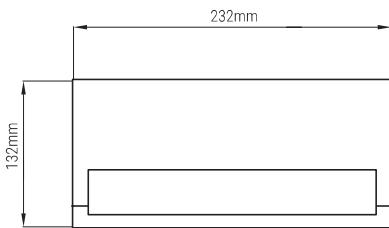

Phoenix UD Wall Wash Flood Light

LED 180 DEGREE ROTATABLE FLOOD LIGHT

APPLICATIONS

- > Warehouses, Car Parks & Garages
- > Apartments
- > Factories and Retail
- > Security Lighting
- > Sign Lighting
- > Building Feature Lighting
- > Street and walkway lighting

FEATURES

- > Energy Efficient with significant energy savings over discharge and halogen lighting
- > Reduction in consumption of up to 92%
- > Compatible with controls such as timers, dusk to dawn photocells and occupancy sensors
- > IP rated against water ingress
- > Various LED output options with life expectancy 50,000+ hours
- > Immediate strike up
- > IP66 rated against water ingress
- > Range of models from 25 Watts to 120 Watts to meet most applications

DESCRIPTION

The Phoenix UD Wall wash Floodlight is a versatile range of LED Lighting Systems specifically developed to meet most applications of Flood, Security and Building Accent Lighting. This comprehensive range is designed using high performance driver technology, with power ratings from 25 Watts through to 120 Watts. It is designed with a robust housing for applications such as car parks, areas subject to potential vandalism or

industrial environments.

Energy efficiency with reduced maintenance is of prime importance and the Phoenix UD Range offers multiples of options to replace discharge and halogen lighting. Unlike discharge lighting the LED light source provides immediate illumination on striking and operates at full output in freezing environments.

OUTPUT (W)	LUX LEVEL SPREAD AT MOUNTING HEIGHT OF 4M				
	210	121	27	6	2
120	210	121	27	6	2
80	178	95	20	4	2
60	159	86	18	4	2
40	129	69	13	3	1
25	61	44	10	2	1
	2	4	6	8	10
	DISTANCE FROM FITTING (METRES)				

TECHNICAL + OPTIONS