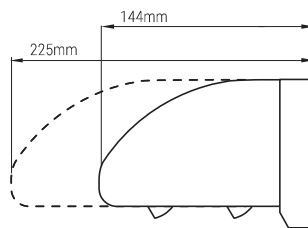

Phoenix UD Wall Wash Flood Light

LED 180 DEGREE ROTATABLE FLOOD LIGHT

APPLICATIONS

- > Warehouses, Car Parks & Garages
- > Apartments
- > Factories and Retail
- > Security Lighting
- > Sign Lighting
- > Building Feature Lighting
- > Street and walkway lighting

FEATURES

- > Energy Efficient with significant energy savings over discharge and halogen lighting
- > Reduction in consumption of up to 92%
- > Compatible with controls such as timers, dusk to dawn photocells and occupancy sensors
- > IP rated against water ingress
- > Various LED output options with life expectancy 50,000+ hours
- > Immediate strike up
- > IP66 rated against water ingress
- > Range of models from 25 Watts to 120 Watts to meet most applications

DESCRIPTION

The Phoenix UD Wall wash Floodlight is a versatile range of LED Lighting Systems specifically developed to meet most applications of Flood, Security and Building Accent Lighting. This comprehensive range is designed using high performance driver technology, with power ratings from 25 Watts through to 120 Watts. It is designed with a robust housing for applications such as car parks, areas subject to potential vandalism or

industrial environments.

Energy efficiency with reduced maintenance is of prime importance and the Phoenix UD Range offers multiples of options to replace discharge and halogen lighting. Unlike discharge lighting the LED light source provides immediate illumination on striking and operates at full output in freezing environments.

OUTPUT (W)	LUX LEVEL SPREAD AT MOUNTING HEIGHT OF 4M				
	210	121	27	6	2
120	210	121	27	6	2
80	178	95	20	4	2
60	159	86	18	4	2
40	129	69	13	3	1
25	61	44	10	2	1
	2	4	6	8	10
	DISTANCE FROM FITTING (METRES)				

TECHNICAL + OPTIONS