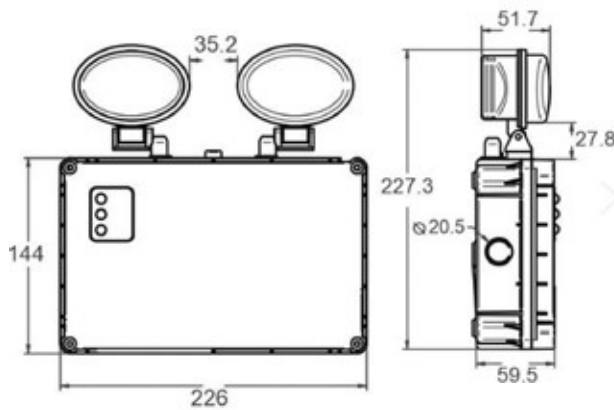

# Odet LTM-3W EM3

LED EMERGENCY TWINSPOT – IP65 FITTING

## DESCRIPTION

The Odet LTM-3W-EM3 is an IP65 emergency twin-spot flood light suitable for indoor or outdoor open area applications.

## TECHNICAL + OPTIONS

MODEL CODE	WATTAGE	LAMP LUMEN OUTPUT	OPERATING TEMPERATURE	TRIM COLOUR	OVERALL SIZE	OPTION CODE SUFFIX
ODET LTM-3W EM3	6W (max) 0.5W (standby)	350 lm	0-40°C	Matt White	127 mm (H) x 226 mm (W) x 59.5 mm (D)	ST - Self Test