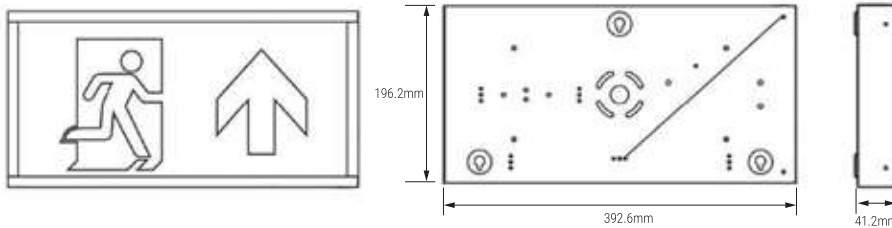

SignLite LTM-EM3

LED DEEP PROFILE EMERGENCY EXIT SIGN

APPLICATIONS

- > Schools, hospitals, commercial buildings, industrial buildings, residential
- > Emergency exit routes
- > Emergency exit doors

FEATURES

- > BS 60598-2-22 and ISO 7010 compliant > LIA certified
- > Self-contained emergency LED exit box
- > Viewing distance 34m
- > Low stand-by power usage <0.5W (NM)
- > Self-test available
- > Lithium battery
- > Maintained or non-maintained configurations
- > IP20 suitable for indoor applications
- > IK07 impact resistance
- > Legend plate ordered separately

SIGNLITE LTM EM3

DESCRIPTION

The SignLite LTM EMS is an LED Deep Profile emergency exit sign, constructed with a steel housing and designed with inter changeable legend signs. The body is finished in white powder coating